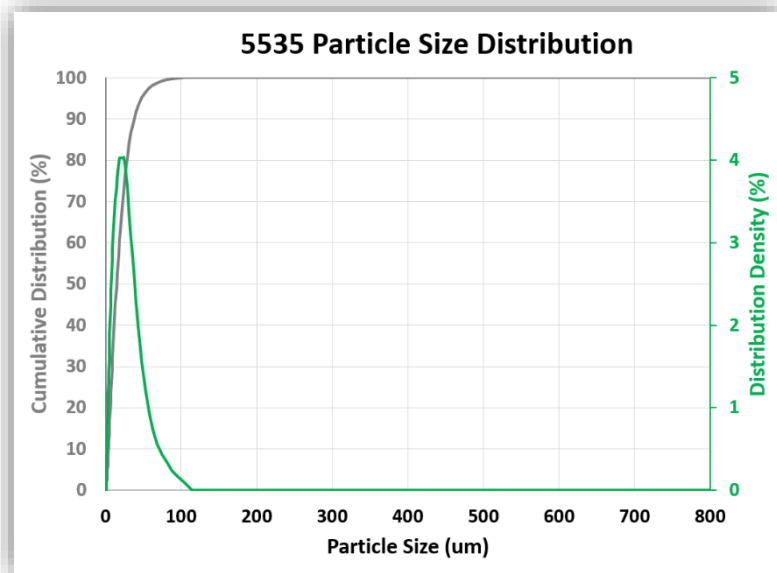

Product Type:

5535 is a purified synthetic graphite manufactured using Superior Graphite's proprietary electro-thermal purification technology. This continuous high-temperature process exposes raw materials to extremely high temperatures so that impurities, including inorganic contaminants, are sublimed. 5535 is a super fine grade within this product line produced using Superior Graphite's dedicated milling and screening technology. Main uses are wear reduction and increase in thermal & electrical conductivity for high demanding applications.

Product Characteristics:

- Extremely High Purity
- Virtually Free of SiC and SiO₂
- Extremely High Crystallinity
- Consistent Sizing

Main Properties

Carbon	%	>99.9
Ash	%	<0.1
Sulfur	%	<0.01
Moisture	%	<0.1
Volatile	%	<0.6
Size	um	D50 = 10-20
Real Density	g/cc	>2.1
ICP Iron	ppm	<150